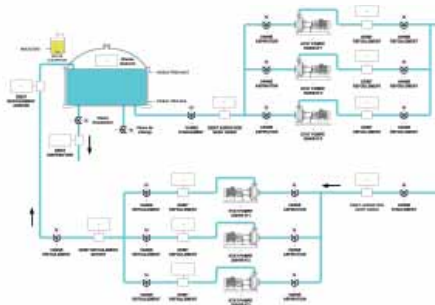

Thanks to our turnkey solutions, you'll be able to manage your water distribution network by taking in account all economic and environmental constraints.

Applications :

- Water pumping stations, drillings
- Transfer stations, water tanks
- Drinking water treatment plants
- Control centers for hydraulic grid

Skills :

- Electrical engineering for high and low voltage
- Engineering for water pumps sizing
- Instrumentation of water (flow, pressure, temperature) and process (vibrations, drives supervising)
- Automatic design, PLC programming
- Remote control of isolated or geographically widespread plants
- Radio communication, GSM and other protocols
- Specific supervision and SCADA systems
- Remote alarming for failure or malfunction